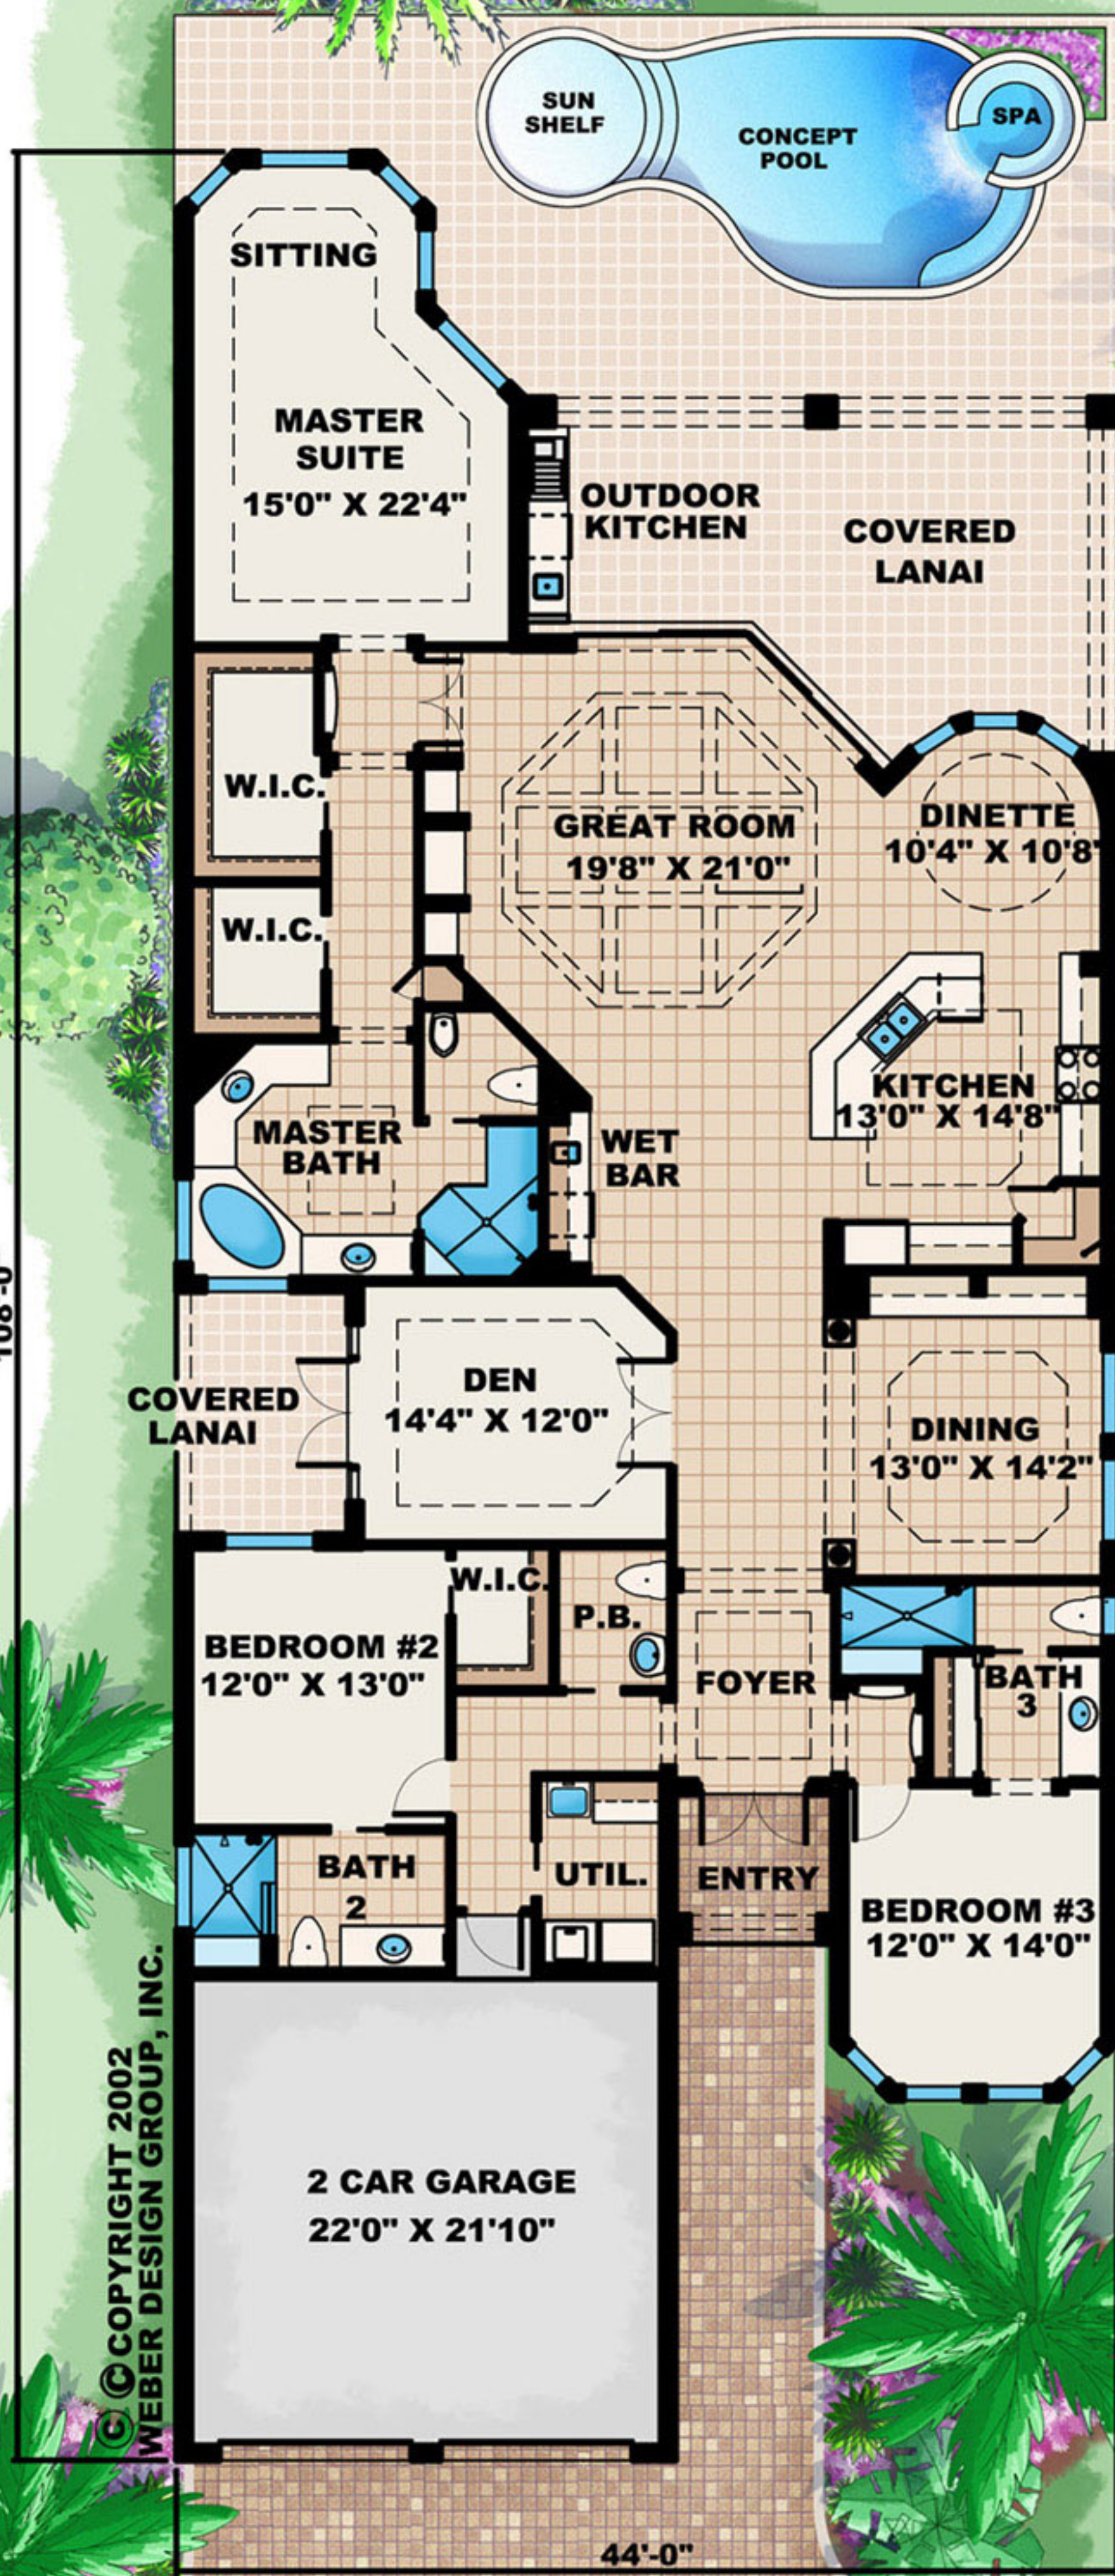

Isabella

WEBER
Design Group
www.WeberDesignGroup.com

108'-0"

44'-0"

© COPYRIGHT 2002
WEBER DESIGN GROUP, INC.

THE ISABELLA MODEL	
Plan #G1-2919	
AREA SUMMARY	
LIVING	2919
LANAI	380
ENTRY	51
GARAGE	536
TOTAL	3977
DIMENSIONS 44'-0" X 108'-0"	